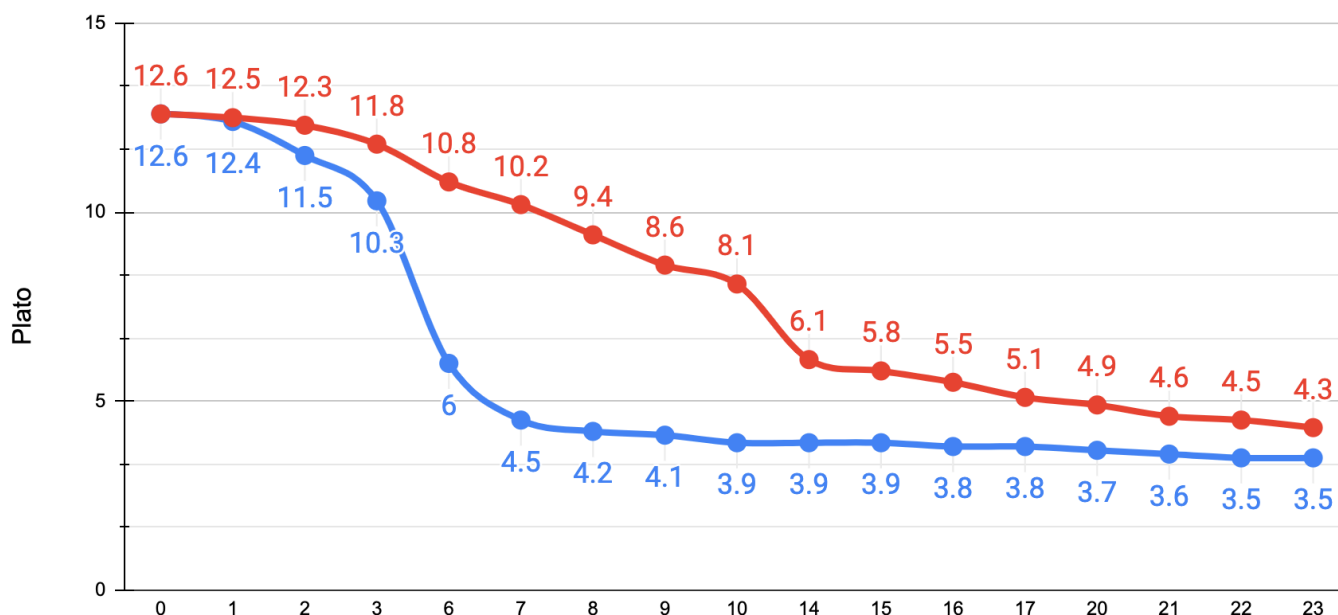

Oktoberfest

10BBL BATCH

TWO 5BBL FERMENTATIONS

YEAST:

WLP808 Mythical Hammer Lager Yeast Blend or WLP4030 Franconian Dark Lager Yeast Blend

MALT:

Pale Malt (200kg/64%)
Caramunich II (25kg/8.0%)
Vienna Malt (25kg/8.0%)
Carafoam (25kg/8.6%)
Dextrin Malt (12.5kg/4%)

HOPS:

BOIL
Sterling (1.25kg/60min)

OTHER:

Clarity Ferm (200mL)
Brewzyme-D (150mL)
Servomyces (12g)

Gravity (Plato)

- WLP808 Mythical Hammer Lager Yeast Blend
- WLP4030 Franconian Dark Lager Yeast

	WLP808	WLP4030
App. Attenuation (%):	71.4	75.0
Starting pH:	5.0	5.0
Final pH:	4.4	4.4
Ferm Temp (°C)	10	8
Ferm Temp (°F)	50	46

	WLP808	WLP4030
Diacetyl As-is (ppb):	< 15	< 15
Diacetyl Total (ppb):	< 15	20.8